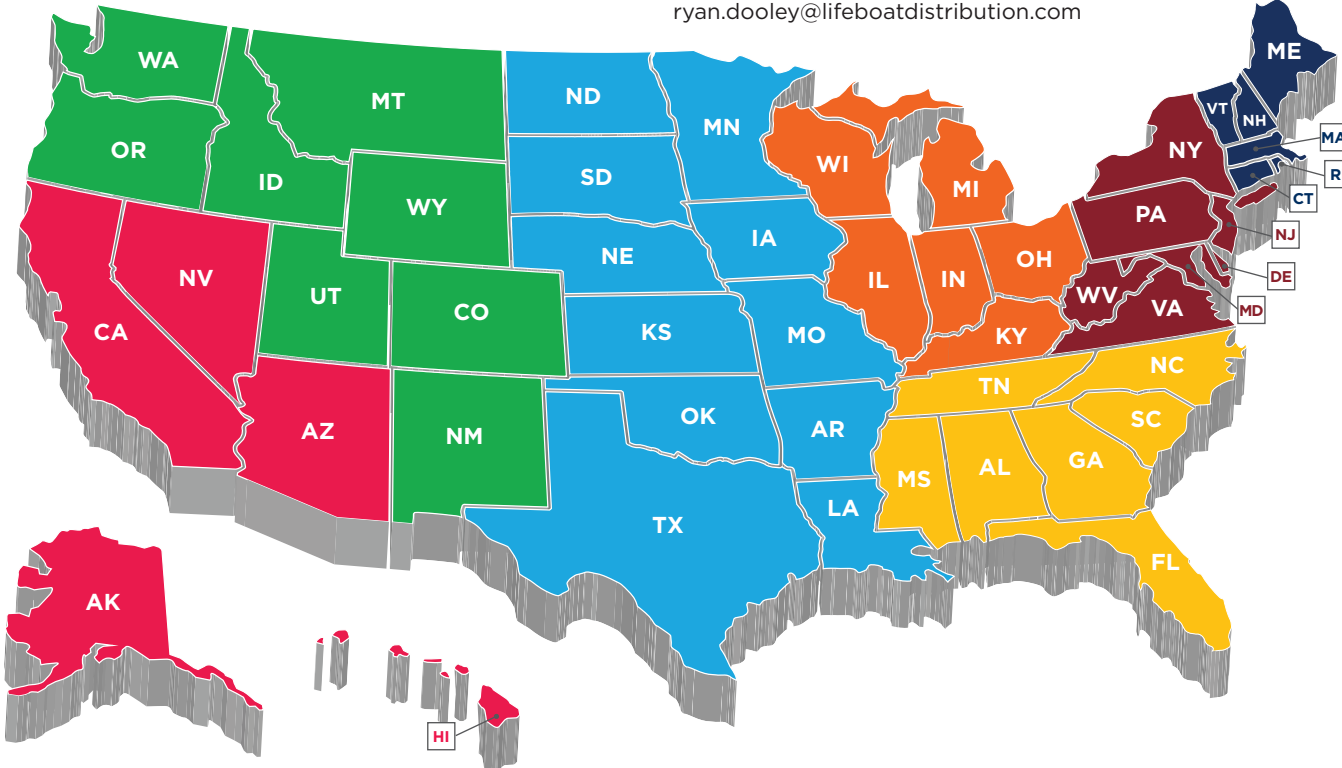

Ryan Dooley - Account Executive, x7567
ryan.dooley@lifeboatdistribution.com

■ **Mike Byrnes**

Director, Inside Sales
Phone: 800.847.7078 x7214
michael.byrnes@lifeboatdistribution.com

■ **NORTHEAST**

northeast@lifeboatdistribution.com

John Zindle - Field Territory Manager
Mobile: 978.360.3390
john.zindle@lifeboatdistribution.com

Mike Vervier - Account Executive, x7385
michael.vervier@lifeboatdistribution.com

Jay Cittadino - Account Executive, x7434
jay.cittadino@lifeboatdistribution.com

■ **MID-ATLANTIC**

midatlantic@lifeboatdistribution.com

Steven Chin - Field Territory Manager
Mobile: 301.996.5481
steven.chin@lifeboatdistribution.com

Andre Assante - Account Executive, x7555
andre.assante@lifeboatdistribution.com

Danielle Darcy - Account Executive, x7502
danielle.darcy@lifeboatdistribution.com

■ **SOUTHEAST**

southeast@lifeboatdistribution.com

Mark Freilich - Field Territory Manager
Mobile: 954.415.3826
mark.freilich@lifeboatdistribution.com

Katy Butterwick - Team Lead, East, x7303
katy.butterwick@lifeboatdistribution.com

Katie Romito - Account Executive, x7266
katie.romito@lifeboatdistribution.com

■ **Nathan Wysocki**

Territory Director, CDW
Mobile: 312.608.4334
nw@lifeboatdistribution.com

■ **Sandy DeVico**

Director of National Accounts, SHI
Direct: 732.847.4103
sandy.devico@lifeboatdistribution.com

■ **SOUTHWEST**

southwest@lifeboatdistribution.com

Brad Clayton - Field Territory Manager
Mobile: 951.205.4415
brad.clayton@lifeboatdistribution.com

Dwight Mann - Team Lead, West, x7382
dwight.mann@lifeboatdistribution.com

Benjamin Chadrick - Account Executive, x7559
benjamin.chadrick@lifeboatdistribution.com

Bill King - Account Executive, x7230
william.king@lifeboatdistribution.com

■ **MIDWEST**

midwest@lifeboatdistribution.com

Mike Talierno - Territory Director
Mobile: 303.931.7829
miket@lifeboatdistribution.com

Richard Slowik - Account Executive, x7448
richard.slowik@lifeboatdistribution.com

John Esposito - Account Executive, x7447
john.esposito@lifeboatdistribution.com

PREMIER ACCOUNT TEAMS

Erin King - Director, Premier Accounts | Phone: 800.847.7078 x7211 | erin.king@lifeboatdistribution.com

teamcdw@lifeboatdistribution.com
800.847.7078 x7523

Stephanie Petrizzo
Team Lead - Premier Accounts

Christina Falcone
Account Executive - Premier Accounts

Lauren Pruzinsky
Account Executive - Premier Accounts

Wesley Amescua
Account Executive - Premier Accounts

team.shi@lifeboatdistribution.com
800.847.7078 x7451

Andrew Nagle
Account Executive - Premier Accounts

Jillian Rappa
Account Executive - Premier Accounts

Valerie Alessi
Account Executive - Premier Account

teaminsight@lifeboatdistribution.com
800.847.7078 x7462

Jaclyn Coeyman
Account Executive - Premier Accounts

Katie Flammer
Account Executive - Premier Accounts

Falicia Jonidis
Account Executive - Premier Accounts